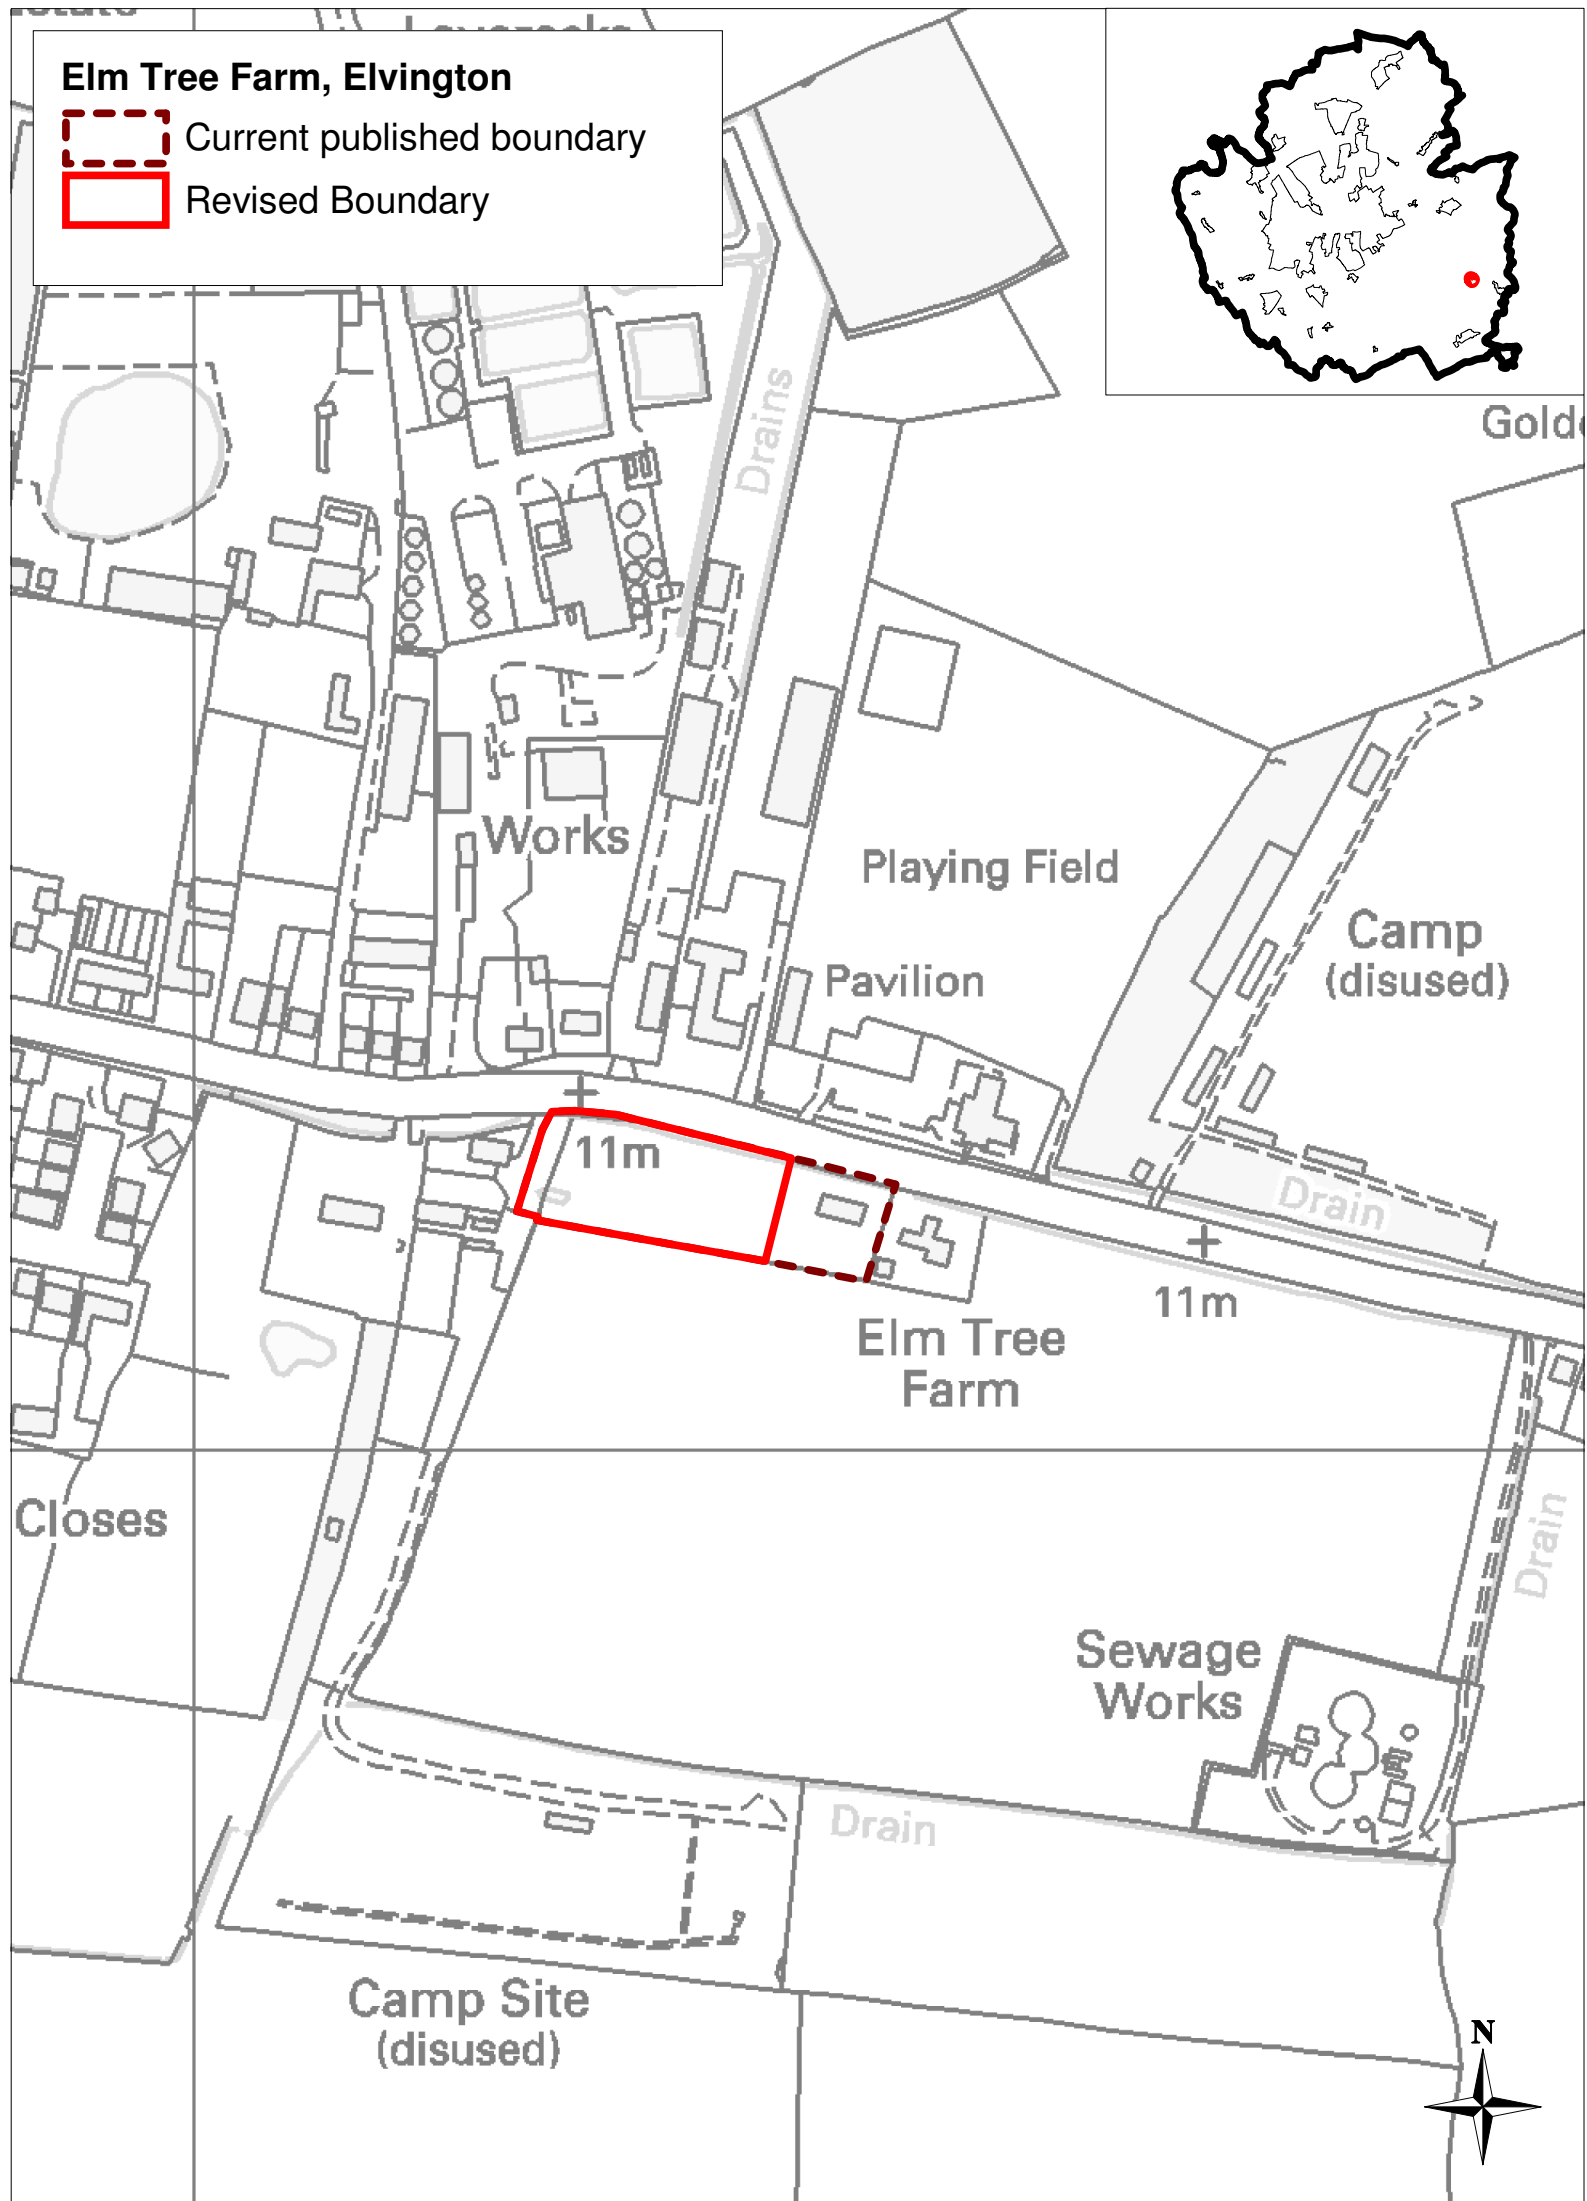

Elm Tree Farm, Elvington

-  Current published boundary
-  Revised Boundary

Gold

Works

Playing Field

Pavilion

Camp (disused)

11m

11m

Elm Tree Farm

Closes

Sewage Works

Camp Site (disused)

N